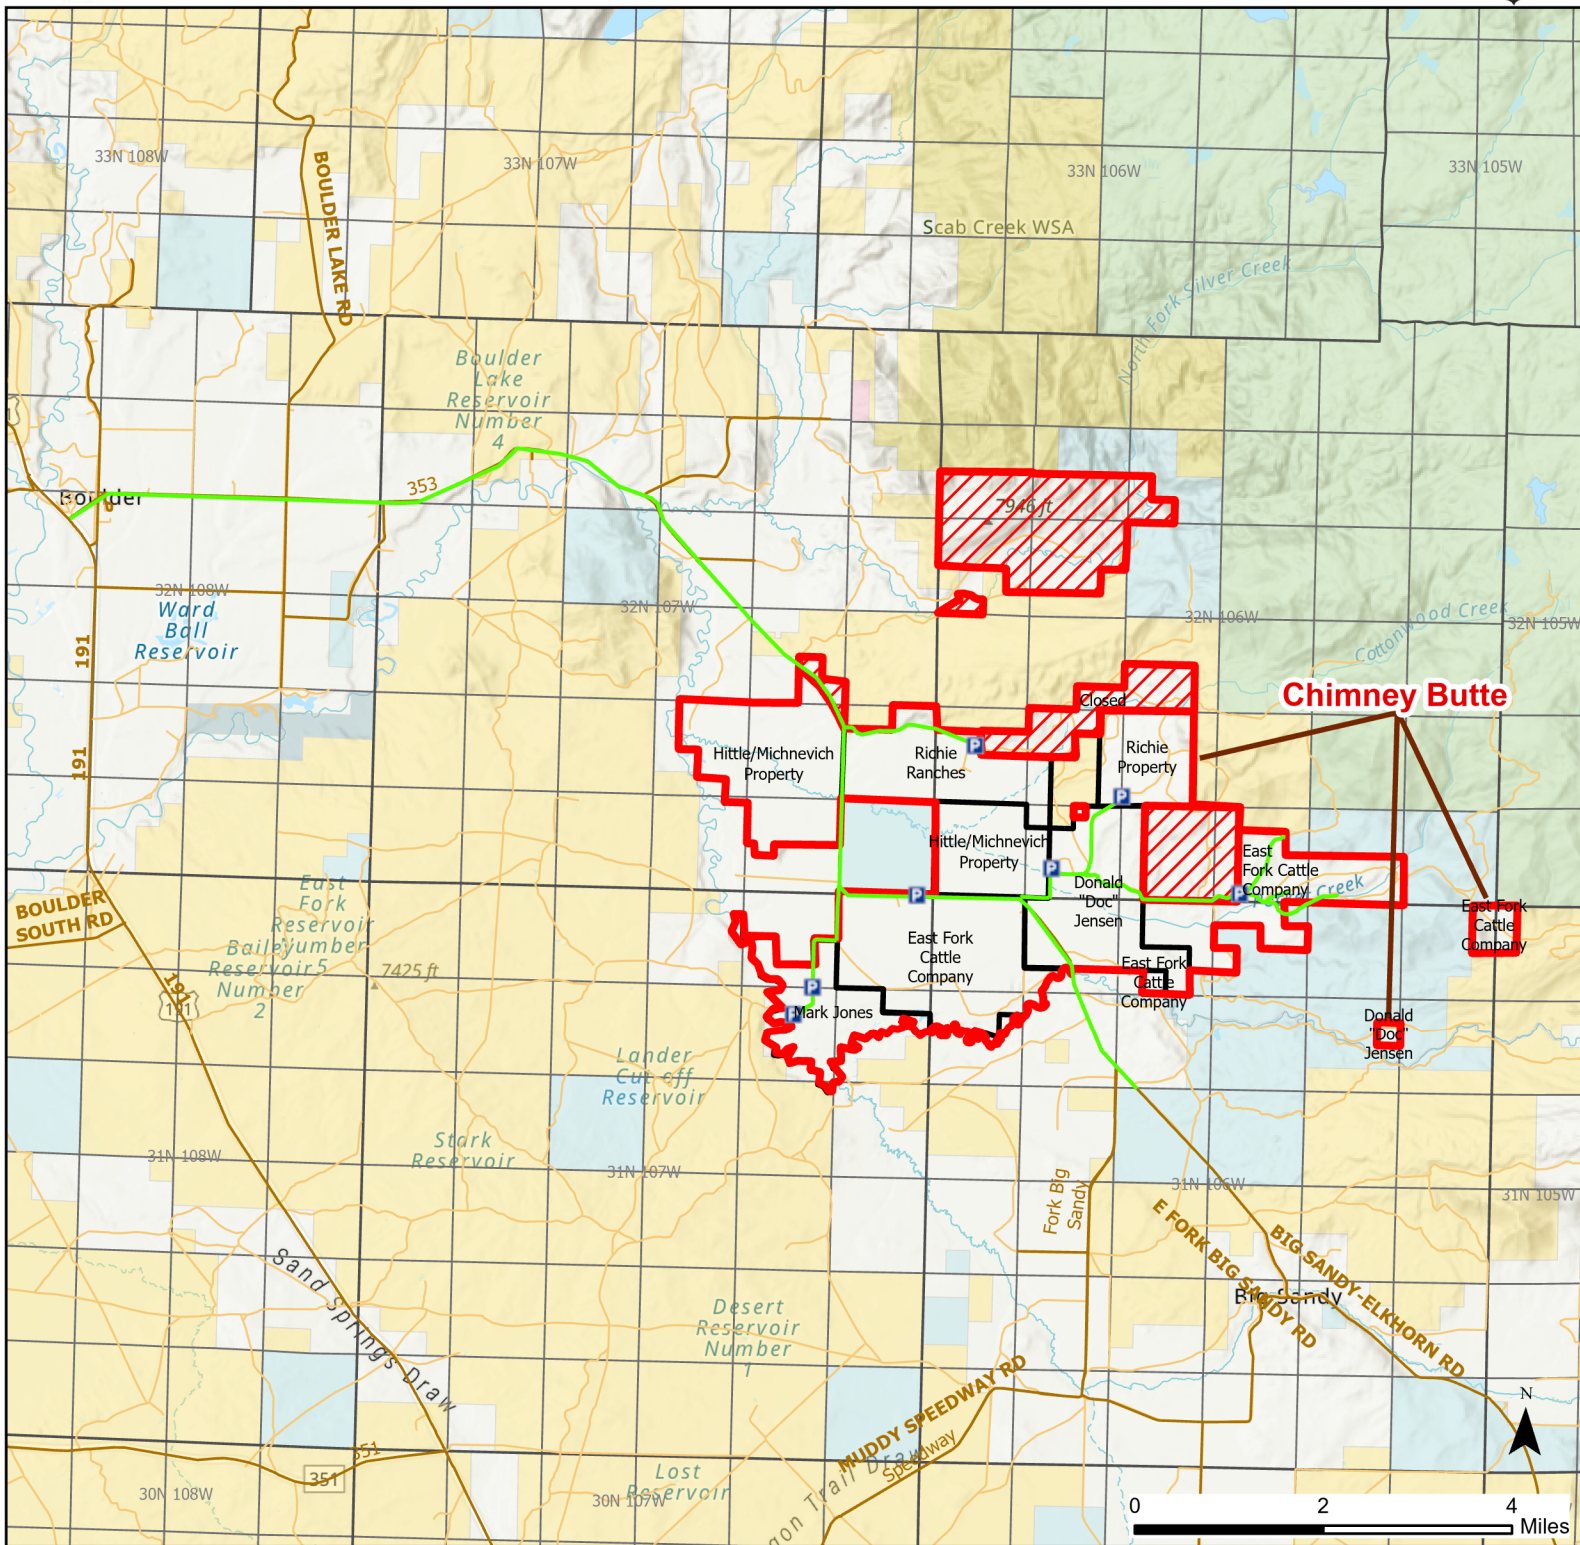

Chimney Butte Hunter Management Area

2023 Hunt
Season

Parking	Closed Road	Boundary	Limited Range Weapons and Archery	State
Coupon Box	Roads	County Boundaries	Archery Only	DOD
Road Closed	HMA Ownership	Other	CLOSED	BLM
Open Road				Wyoming Game & Fish Dept.
Special Conditions Apply				Forest Service
				Private

Species allowed to hunt: Antlerless Elk

See Ranch Rules for More Information and Restrictions

Hunter Management Area rules apply only to those lands enrolled in the HMA.

This map is for visual use, assistance and general location only, does not represent a survey, and is not to be used for legal conveyance. Hunt Area boundaries are approximate, consult Game and Fish Hunting Regulations for descriptions and restrictions. Access to these private lands for any commercial activity must be gained by contacting the individual landowner(s) directly.